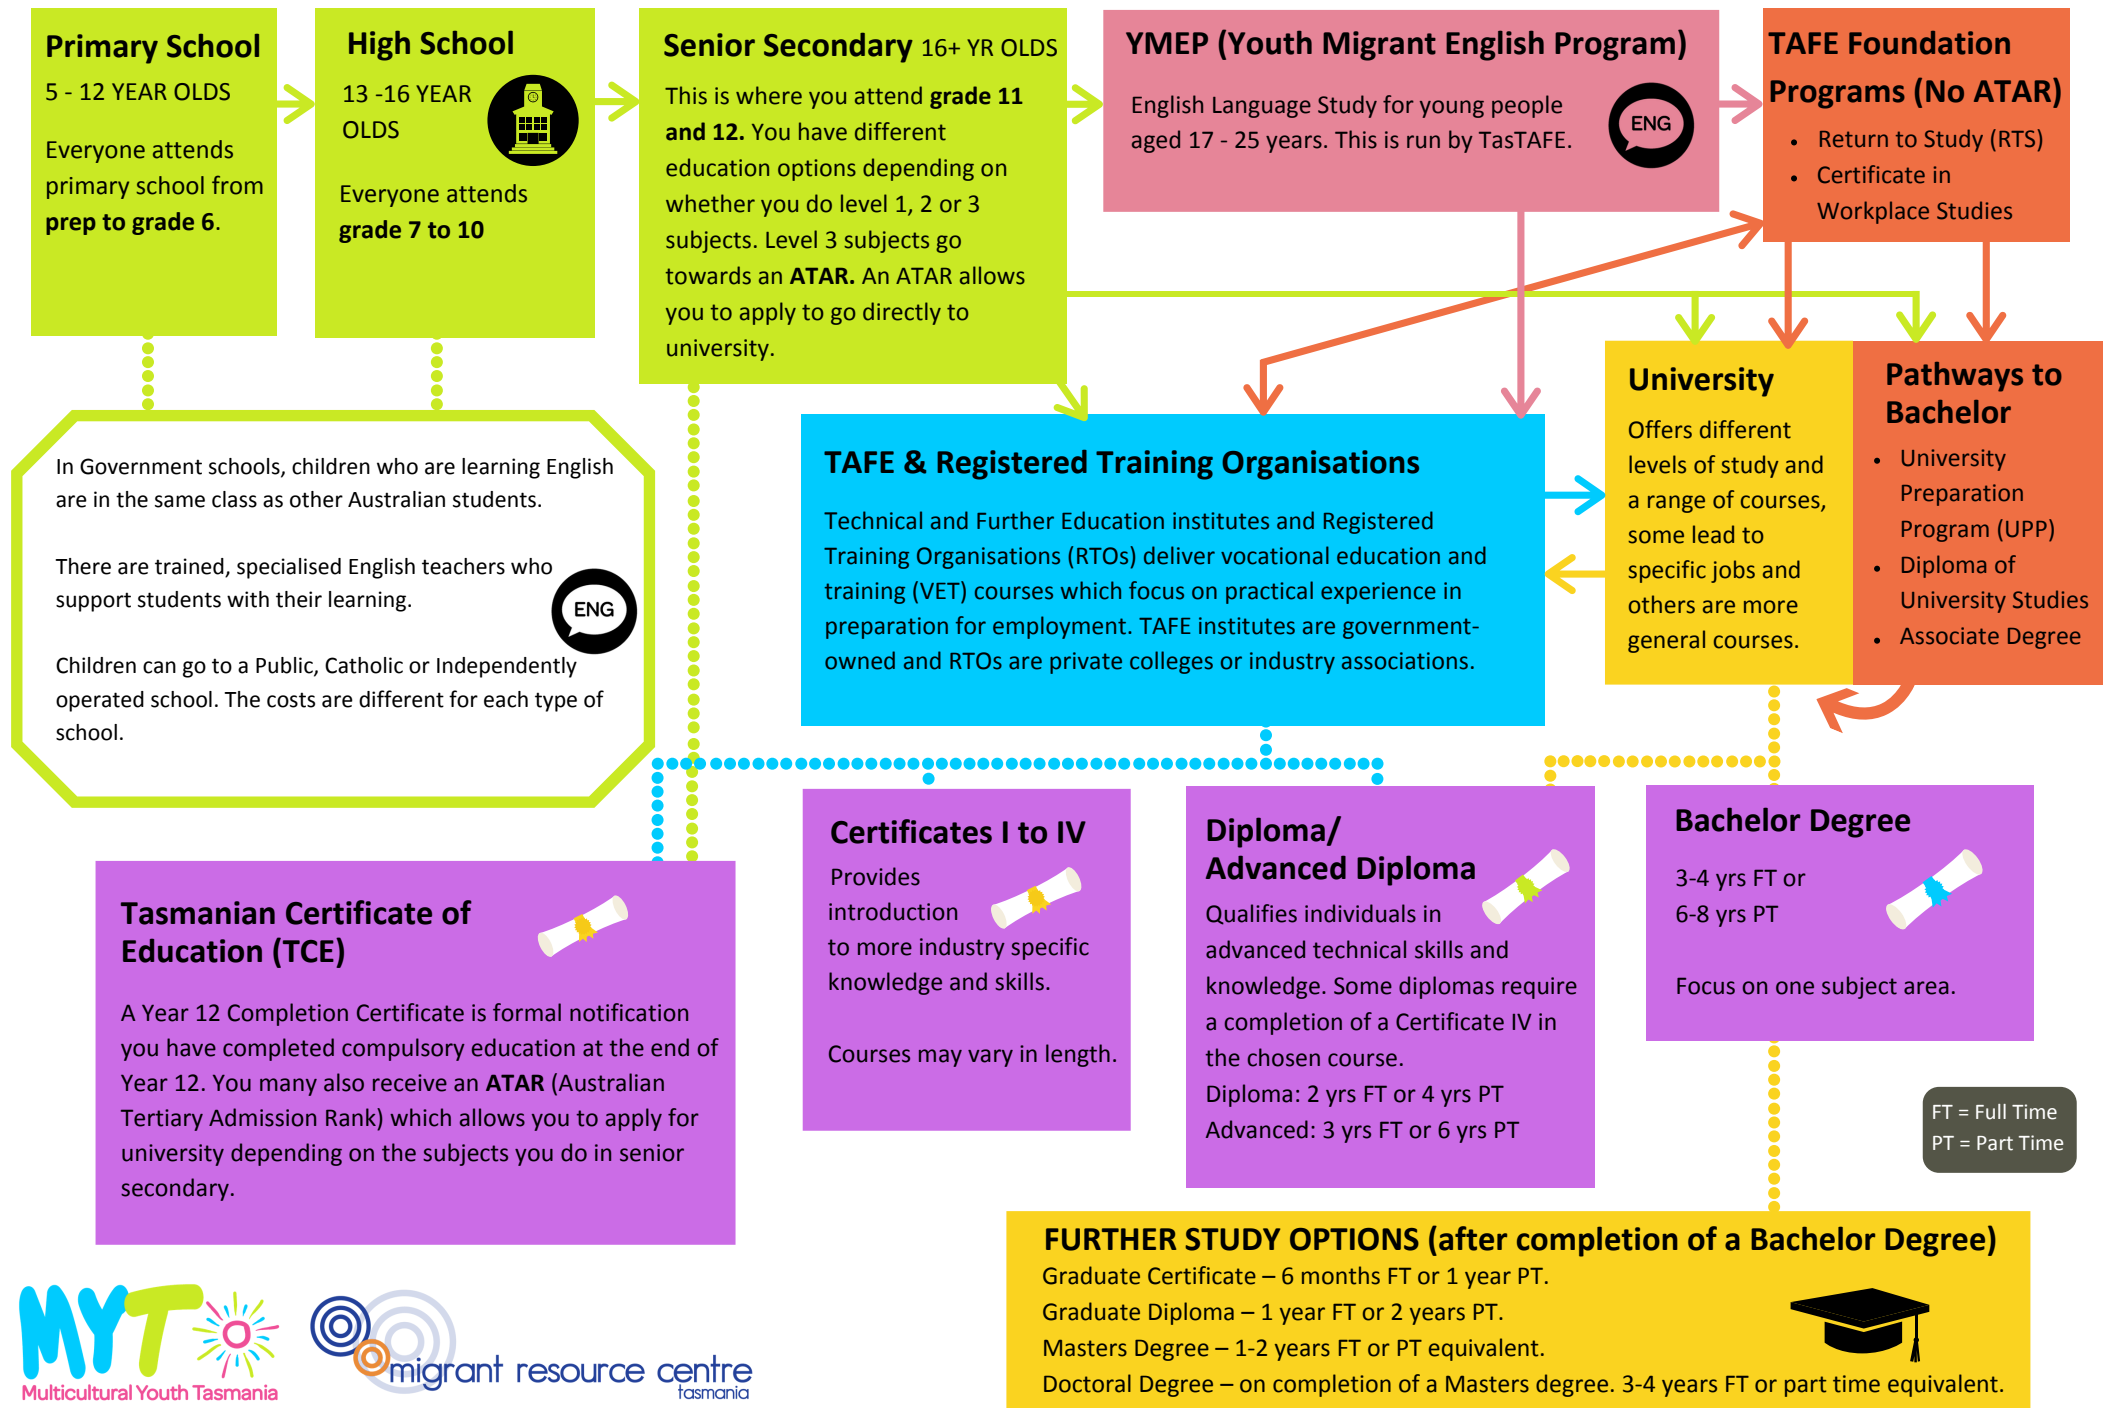

# A MAP OF THE TASMANIAN EDUCATION SYSTEM

## Financial Support

Centrelink - can help while studying full time with financial and other assistance. Many young people are supported by Youth Allowance. Visit [centrelink.gov.au](http://centrelink.gov.au)

## MY Education

Multicultural Youth Tasmania's (MYT) MY Education Program provides holistic and targeted pathway planning and study support for young people from refugee and migrant backgrounds.

MY Education strengthens connections between students, families, schools and communities. MY Education combines group activities and workshops, school outreach and individual supports, to help young people to achieve their academic and/or vocation goals.